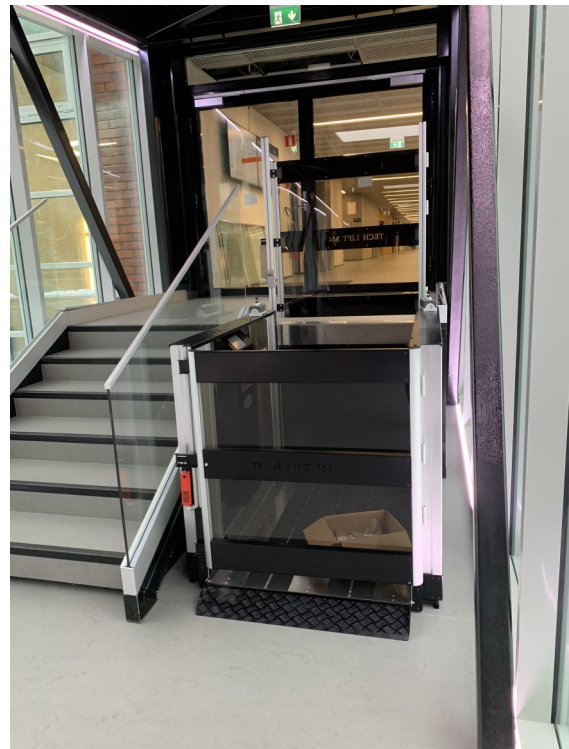

TECHLIFT M4

External dimensions (LxWxH)

1600 x 1150 x 1100 mm

Internal dimensions (LxW)

1400 x 900 mm

Security gate (WxH)

970 x 1100 mm

Lifting height

1500 mm

Maximum load

350 kg

Lift speed

30 mm/sek

Electrical connection

230V/115V 50/60 Hz

Power consumption standby