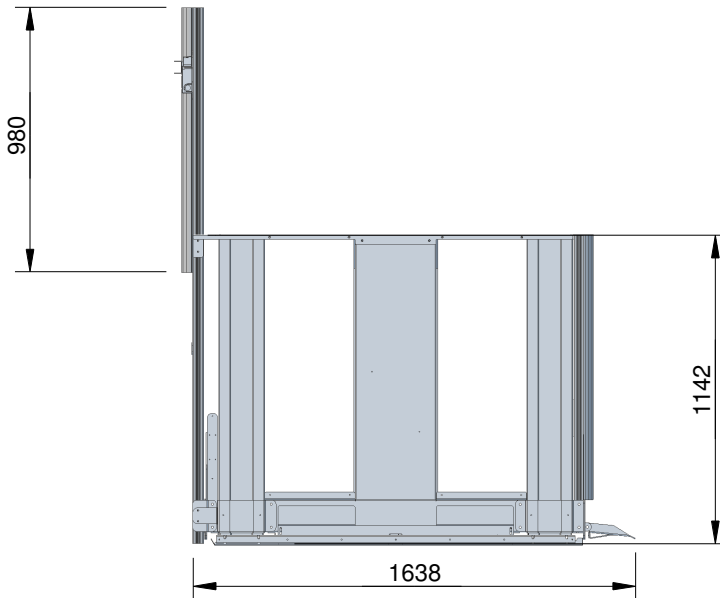

Date

Signature

Checked

A

B

C

D

**Dimensions Tech Lift M4 inside dimensions (L x W) 1400 x 900 mm**  
**Lift height 35 to 1535 mm**  
**Weight 151 kg**  
**Maximum load 350 kg**  
**Lifting speed 35 mm / sec**  
**Electrical connection 230V/ single phase**  
**Power Consumption in Standby 0.3 W**  
**Power Consumption in Operation 350VA / 29V**  
**Battery emergency lowering 24 Volt 4,6 Ah**  
**Fuse 10A**  
**Sound level 52 dB (A)**  
**Sealing Class Lifting Platform Components IP 65**

Itemref	Quantity	Title/Name, designation, material, dimension etc	Article No./Reference				
Drawn by Stefan Augustsson		Checked by	Approved by - date	File name	Date 2019-08-22	Scale 1:1	
<b>Tech Lift M4</b>			<b>Scale 1:28</b>			Edition	Sheet 1 av 1