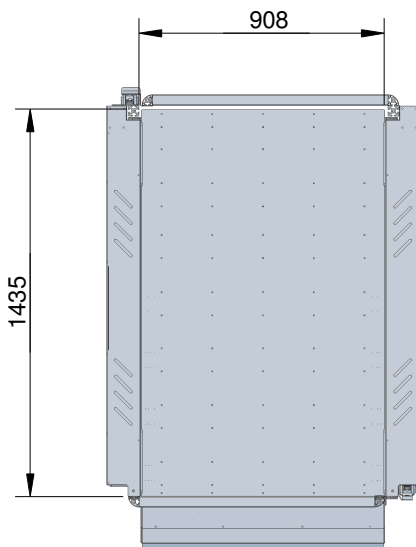

Date

Signature

Checked

A

B

C

D

**Dimensions Tech Lift M4 inside dimensions (L x W) 1400 x 900 mm**  
**Lift height 35 to 1535 mm**  
**Weight 151 kg**  
**Maximum load 350 kg**  
**Lifting speed 35 mm / sec**  
**Electrical connection 230V/ single phase**  
**Power Consumption in Standby 0.3 W**  
**Power Consumption in Operation 350VA / 29V**  
**Battery emergency lowering 24 Volt 4,6 Ah**  
**Fuse 10A**  
**Sound level 52 dB (A)**  
**Sealing Class Lifting Platform Components IP 65**

Itemref	Quantity	Title/Name, designation, material, dimension etc	Article No./Reference				
Drawn by Stefan Augustsson		Checked by	Approved by - date	File name	Date 2019-08-22	Scale 1:1	
<b>Tech Lift M4</b>			<b>Scale 1:28</b>			Edition	Sheet 1 av 1