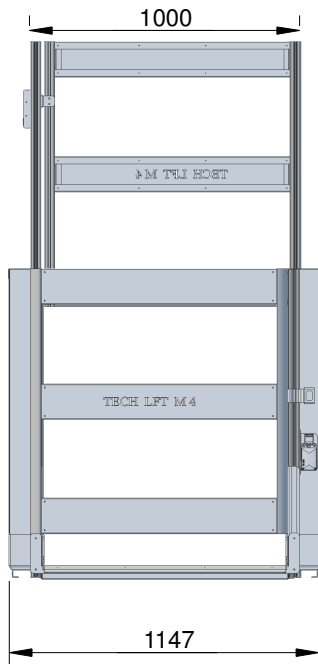

Date

Signature

Checked

A

B

C

D

**Dimensions Tech Lift M4 inside dimensions (L x W) 1400 x 900 mm**  
**Lift height 35 to 1535 mm**  
**Weight 151 kg**  
**Maximum load 350 kg**  
**Lifting speed 35 mm / sec**  
**Electrical connection 230V/ single phase**  
**Power Consumption in Standby 0.3 W**  
**Power Consumption in Operation 350VA / 29V**  
**Battery emergency lowering 24 Volt 4,6 Ah**  
**Fuse 10A**  
**Sound level 52 dB (A)**  
**Sealing Class Lifting Platform Components IP 65**

Itemref	Quantity	Title/Name, designation, material, dimension etc	Article No./Reference				
Drawn by Stefan Augustsson		Checked by	Approved by - date	File name	Date 2019-08-22	Scale 1:1	
<b>Tech Lift M4</b>			<b>Scale 1:28</b>			Edition	Sheet 1 av 1